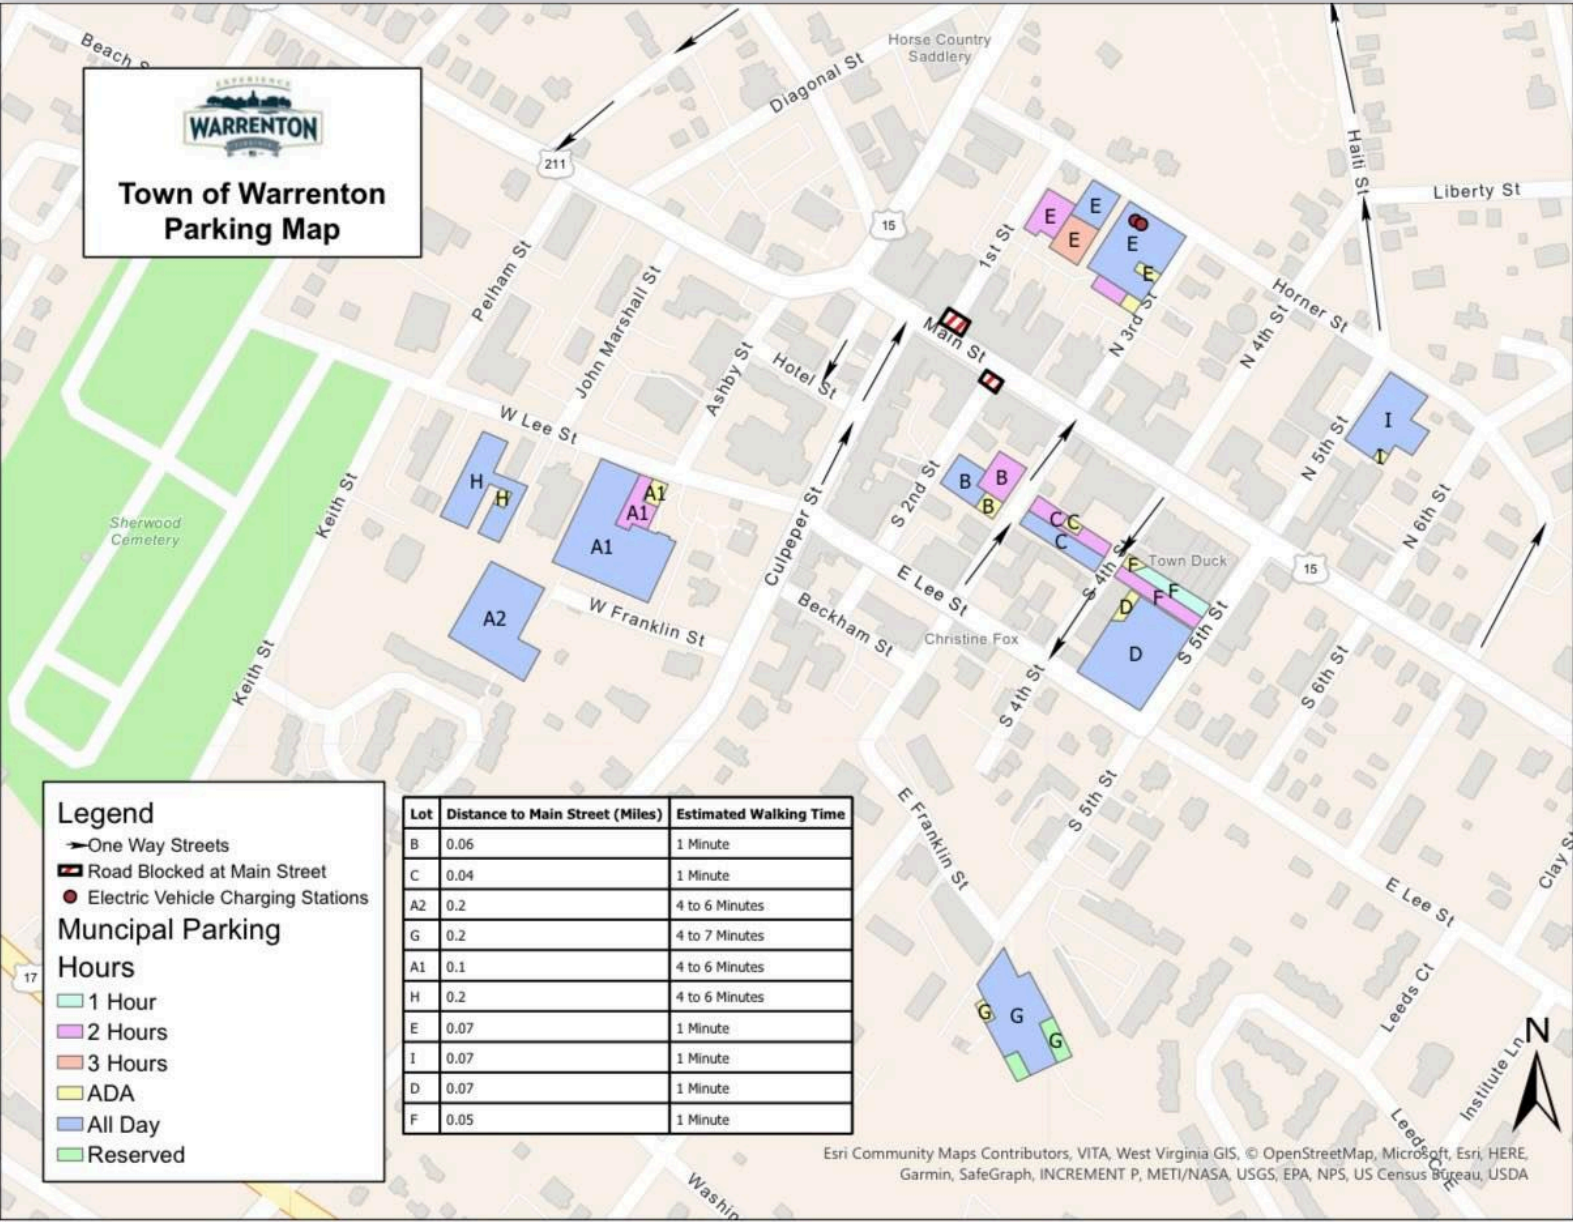

Town of Warrenton Parking Map

Legend

- ➔ One Way Streets
- ⬛ Road Blocked at Main Street
- Electric Vehicle Charging Stations

Municipal Parking

Hours

- 1 Hour
- 2 Hours
- 3 Hours
- ADA
- All Day
- Reserved

Lot	Distance to Main Street (Miles)	Estimated Walking Time
B	0.06	1 Minute
C	0.04	1 Minute
A2	0.2	4 to 6 Minutes
G	0.2	4 to 7 Minutes
A1	0.1	4 to 6 Minutes
H	0.2	4 to 6 Minutes
E	0.07	1 Minute
I	0.07	1 Minute
D	0.07	1 Minute
F	0.05	1 Minute

Esri Community Maps Contributors, VITA, West Virginia GIS, © OpenStreetMap, Microsoft, Esri, HERE, Garmin, SafeGraph, INCREMENT P, METI/NASA, USGS, EPA, NPS, US Census Bureau, USDA